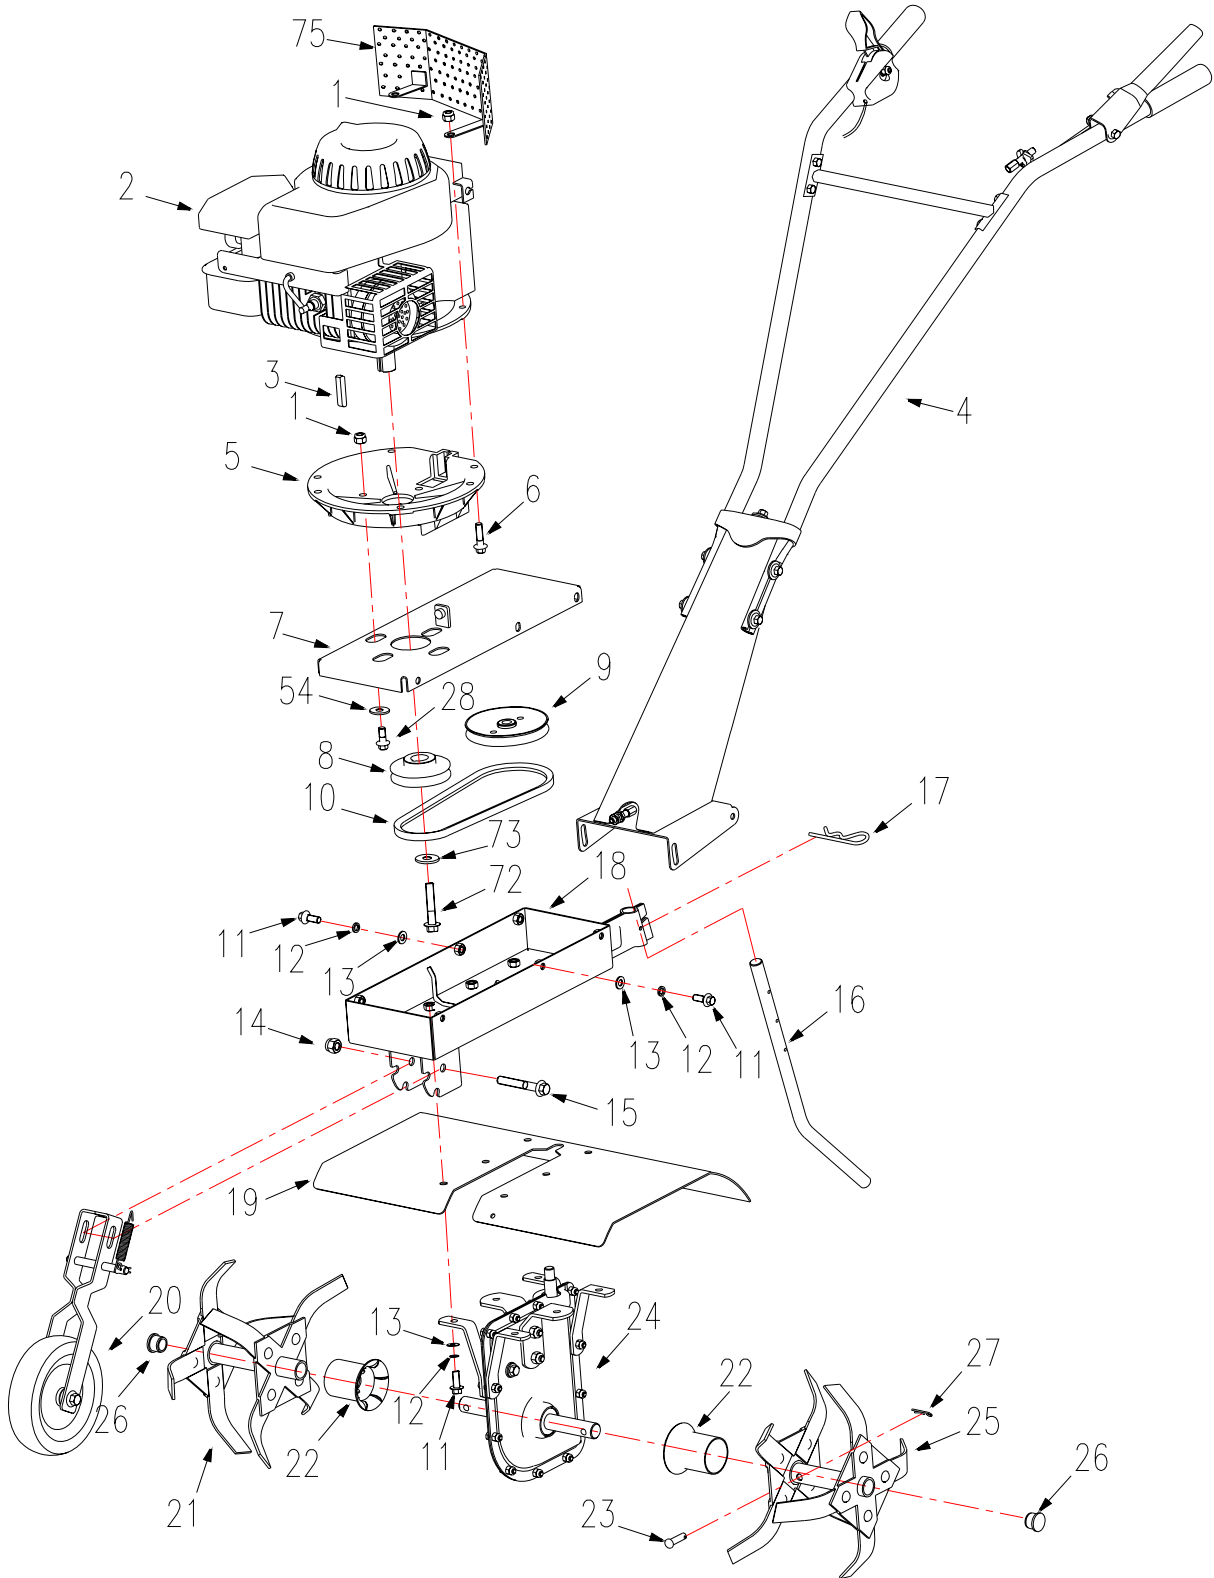

Tiller Assembly	1
Transmission Assembly	3
Handlebar & Console	5
Caster Kit	7

沃得集团
WORLD GROUP

Tiller Assembly

Tiller Assembly

REF.NO.	PART NO.	DESCRIPTION
1	B6182-8	Nut M8
2	B&S 4HP	Engine
3	XSS46-02	Key
4	W400700	Handlebar Assembly
5	W400015	Engine Mounting Seat
6	B5787-840	Bolt M8X40
7	W400200	Cover, upper
8	W400011	Pulley
9	W400900	Pulley Weldment
10	W400001	V Belt
11	B5787-820	Bolt M8X20
12	B93-8	Washer 8
13	B97.1-8	Washer 8
14	B6182-10	Nut M10
15	B5787-1065	Bolt M10X65
16	W400017	Drag Bar
17	W400016	Hair Pin
18	W400300	Engine Frame Assembly
19	W400003	Mud Guard
20	W400400	Caster Wheel Assembly
21	W400500	Blade Adaptor, Right
22	W400019	Sleeve
23	B882-830B	Pin 8X30B
24	W400600	Transmission
25	W400550	Blade Adaptor, Left
26	W400018	Pipe Plug
27	XSZ56-1-17	Hair Pin
28	B5787-825	Bolt M8X25
54	B96-8	Washer 8
72	WORD18-08	Bolt 3/8-24UNF × 1-3/8
73	B97.1-10	Flat Washer 10
75	W400030	BS engine guard Weldment

沃得集团
WORLD GROUP

Transmission Assembly

Transmission Assembly

REF.NO.	PART NO.	DESCRIPTION
1	B6182-8	Nut M8
28	B5787-825	Bolt M8X25
29	W400013	Fixed Plate, large
30	W400014	Fixed Plate, Small
31	B5787-625	Bolt M6X25
32	B97.1-6	Washer 6
33	W400605	Board, right
34	B276-6302	Bearing 6302
35	W400601	Screw
36	W400604	Board, left
37	B6182-6	Nut M6
38	W400606	Bolt
39	B3452.1-818	O-ring 8X1.8
40	W400603	Worm gear shaft
41	B1096-82045	Key 8X20
42	W400610	Turbo Assembly
43	B276-6004	Bearing 6004
44	B13871-35207	Oil Seal FB35X20X7
70	B5783-616	Bolt M6X16
71	B276-6302	Deep groove ball bearing6302-2RS