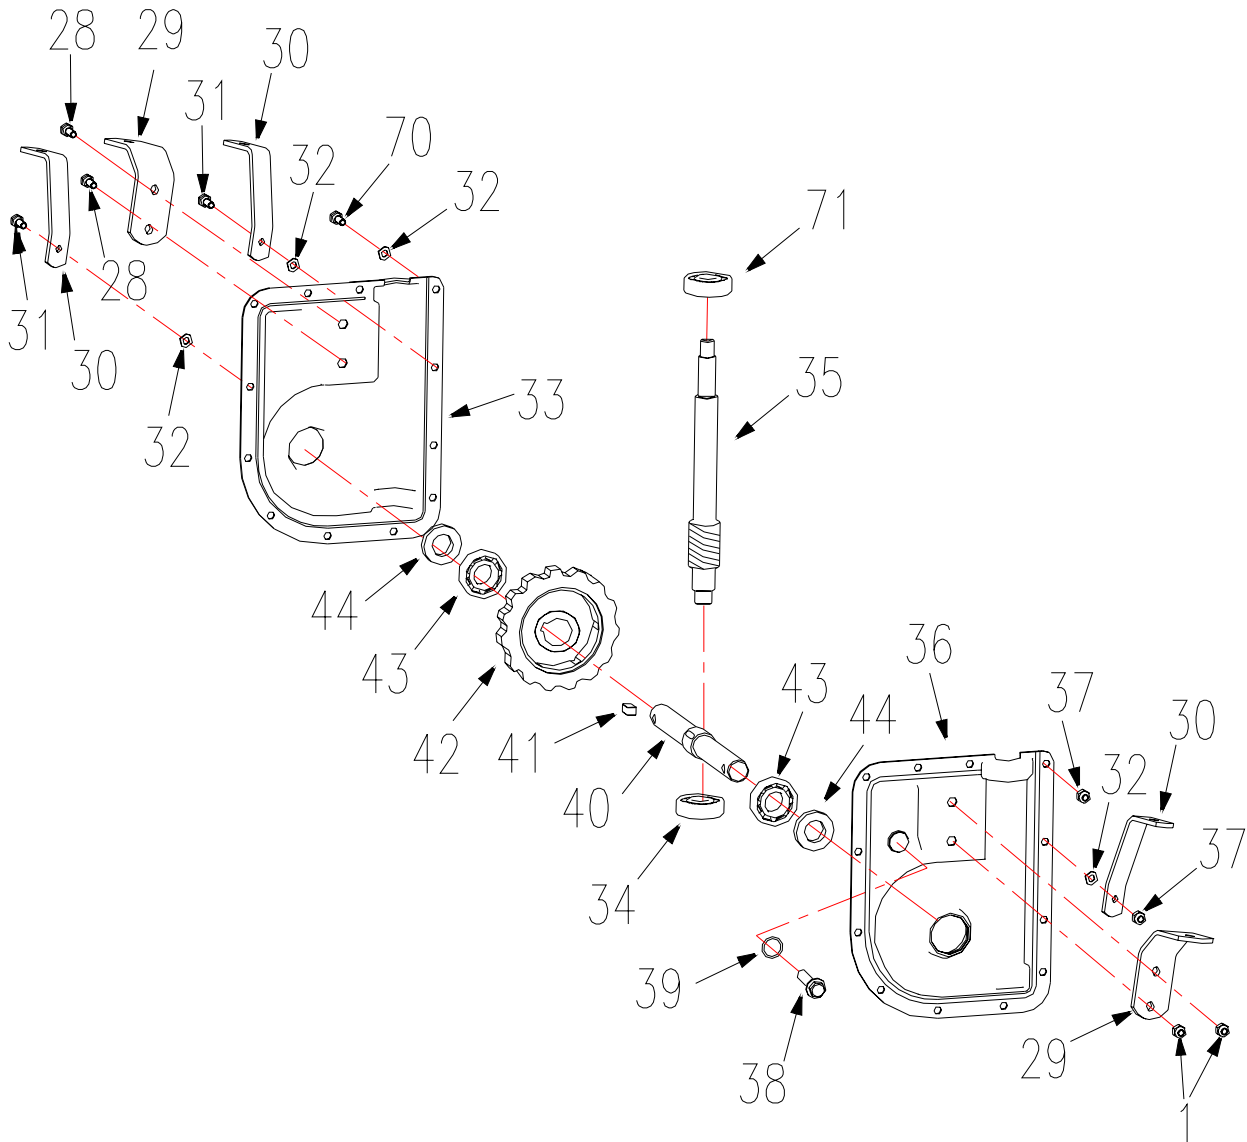

Tiller Assembly	1
Transmission Assembly	3
Handlebar & Console	5
Caster Kit	7

沃得集团
WORLD GROUP

Tiller Assembly

Tiller Assembly

REF.NO.	PART NO.	DESCRIPTION
1	B6182-8	Nut M8
2	B&S 4HP	Engine
3	XSS46-02	Key
4	W400700	Handlebar Assembly
5	W400015	Engine Mounting Seat
6	B5787-840	Bolt M8X40
7	W400200	Cover, upper
8	W400011	Pulley
9	W400900	Pulley Weldment
10	W400001	V Belt
11	B5787-820	Bolt M8X20
12	B93-8	Washer 8
13	B97.1-8	Washer 8
14	B6182-10	Nut M10
15	B5787-1065	Bolt M10X65
16	W400017	Drag Bar
17	W400016	Hair Pin
18	W400300	Engine Frame Assembly
19	W400003	Mud Guard
20	W400400	Caster Wheel Assembly
21	W400500	Blade Adaptor, Right
22	W400019	Sleeve
23	B882-830B	Pin 8X30B
24	W400600	Transmission
25	W400550	Blade Adaptor, Left
26	W400018	Pipe Plug
27	XSZ56-1-17	Hair Pin
28	B5787-825	Bolt M8X25
54	B96-8	Washer 8
72	WORD18-08	Bolt 3/8-24UNF × 1-3/8
73	B97.1-10	Flat Washer 10
75	W400030	BS engine guard Weldment

沃得集团
WORLD GROUP

Transmission Assembly

Transmission Assembly

REF.NO.	PART NO.	DESCRIPTION
1	B6182-8	Nut M8
28	B5787-825	Bolt M8X25
29	W400013	Fixed Plate, large
30	W400014	Fixed Plate, Small
31	B5787-625	Bolt M6X25
32	B97.1-6	Washer 6
33	W400605	Board, right
34	B276-6302	Bearing 6302
35	W400601	Screw
36	W400604	Board, left
37	B6182-6	Nut M6
38	W400606	Bolt
39	B3452.1-818	O-ring 8X1.8
40	W400603	Worm gear shaft
41	B1096-82045	Key 8X20
42	W400610	Turbo Assembly
43	B276-6004	Bearing 6004
44	B13871-35207	Oil Seal FB35X20X7
70	B5783-616	Bolt M6X16
71	B276-6302	Deep groove ball bearing6302-2RS