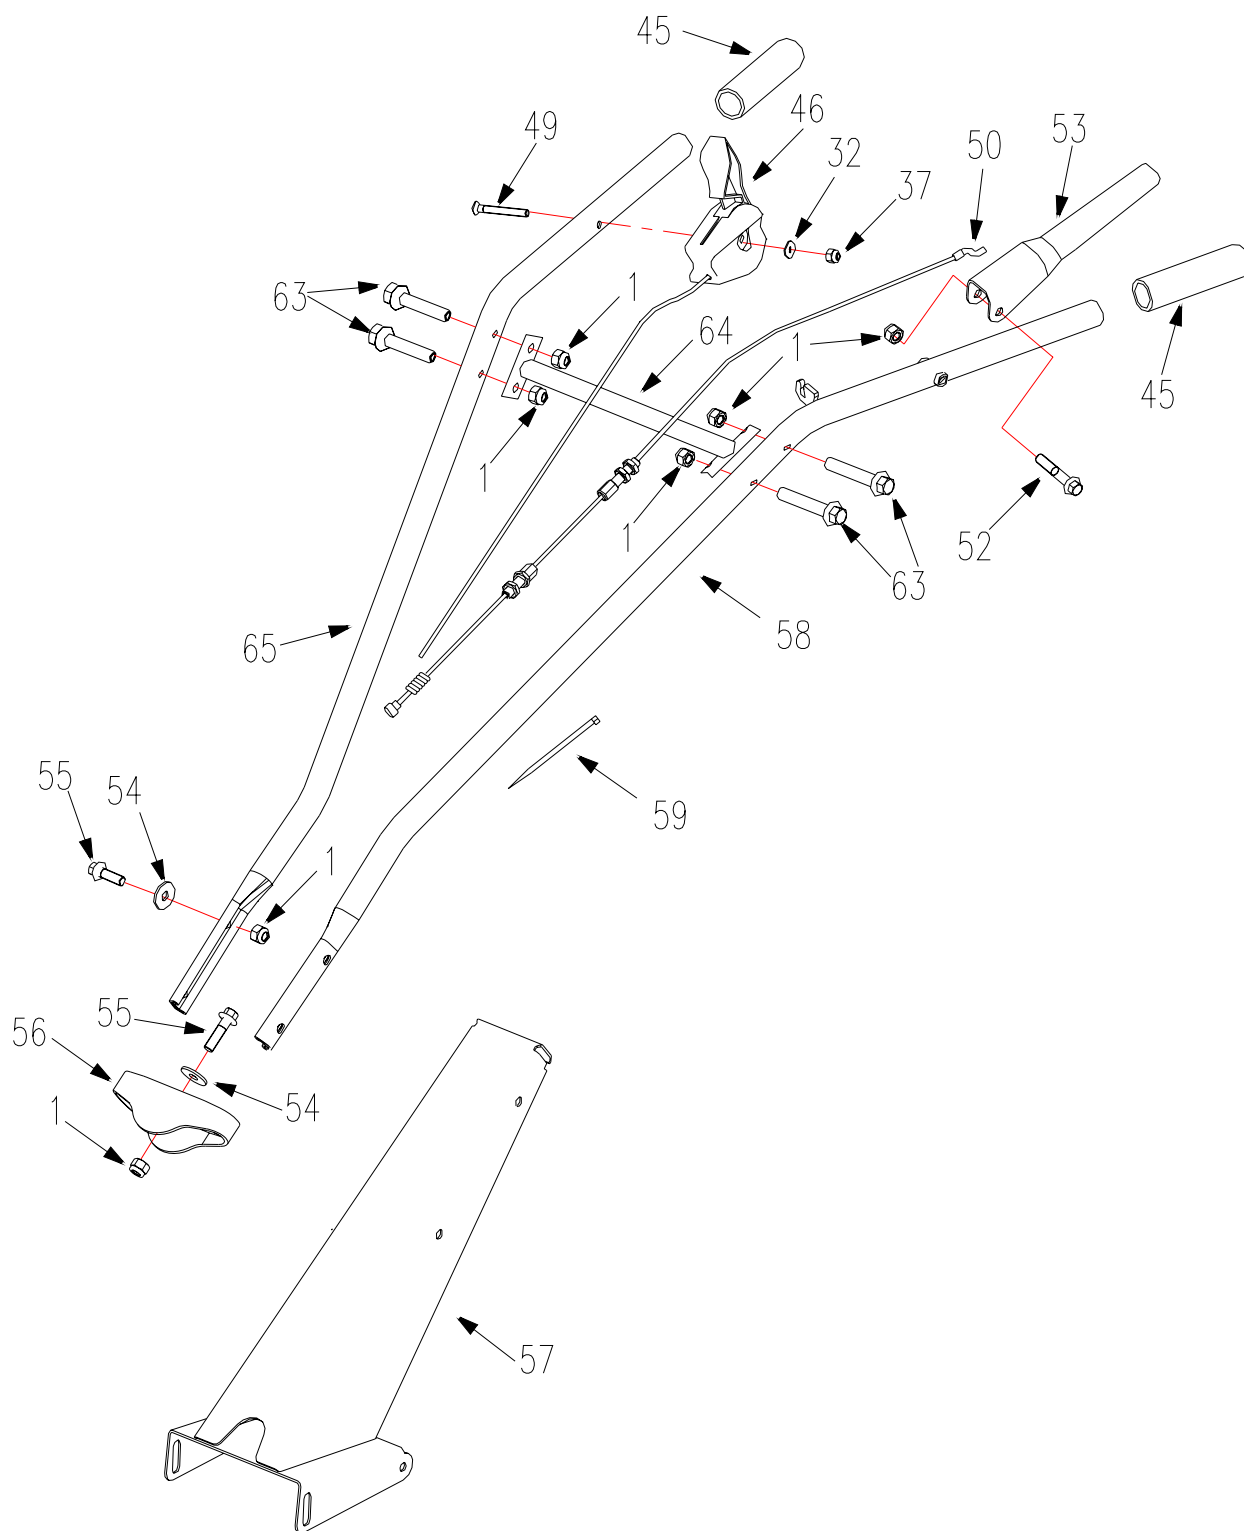

沃得集团
WORLD GROUP

Handlebar & Console

Handlebar & Console

REF.NO.	PART NO.	DESCRIPTION
1	B6182-8	Nut M8
32	B97.1-6	Washer 6
37	B6182-6	Nut M6
45	W400701	Hand Grip
46	2215300	Throttle Control Assembly
49	B820-650	Screw M6X50
50	W400720	Cable Unit
52	B5787-845	Bolt M8X45
53	W400703	Drive Clutch Lever
54	B96-8	Washer 8
55	B5787-830	Bolt M8X30
56	W400702	Sleeve
57	W400100	Column Pipe
58	W400730	Handlebar
59	WORD18-09	Cable Tire 5X200
63	B5787-835	Bolt M8X35
64	W400710	Connecting rod Weldment
65	W400712	Right hander