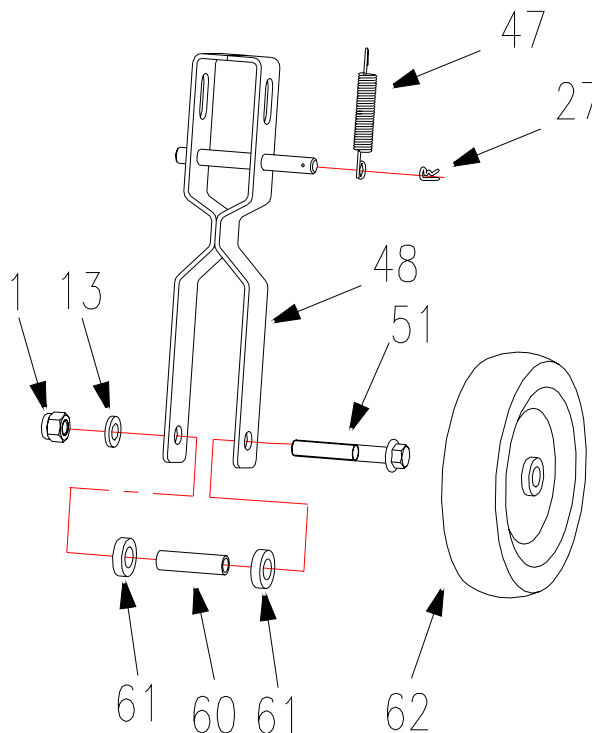

沃得集团
WORLD GROUP

Transmission Assembly

Transmission Assembly

REF.NO.	PART NO.	DESCRIPTION
1	B6182-8	Nut M8
28	B5787-825	Bolt M8X25
29	W400013	Fixed Plate, large
30	W400014	Fixed Plate, Small
31	B5787-625	Bolt M6X25
32	B97.1-6	Washer 6
33	W400605	Board, right
34	B276-6302	Bearing 6302
35	W400601	Screw
36	W400604	Board, left
37	B6182-6	Nut M6
38	W400606	Bolt
39	B3452.1-818	O-ring 8X1.8
40	W400603	Worm gear shaft
41	B1096-82045	Key 8X20
42	W400610	Turbo Assembly
43	B276-6004	Bearing 6004
44	B13871-35207	Oil Seal FB35X20X7
70	B5783-616	Bolt M6X16
71	B276-6302	Deep groove ball bearing6302-2RS

沃得集团
WORLD GROUP

Handlebar & Console

Handlebar & Console

REF.NO.	PART NO.	DESCRIPTION
1	B6182-8	Nut M8
32	B97.1-6	Washer 6
37	B6182-6	Nut M6
45	W400701	Hand Grip
46	2215300	Throttle Control Assembly
49	B820-650	Screw M6X50
50	W400720	Cable Unit
52	B5787-845	Bolt M8X45
53	W400703	Drive Clutch Lever
54	B96-8	Washer 8
55	B5787-830	Bolt M8X30
56	W400702	Sleeve
57	W400100	Column Pipe
58	W400730	Handlebar
59	WORD18-09	Cable Tire 5X200
63	B5787-835	Bolt M8X35
64	W400710	Connecting rod Weldment
65	W400712	Right hander

沃得集团
WORLD GROUP

Caster Kit

REF.NO.	PART NO.	DESCRIPTION
1	B6182-8	Nut M8
13	B97.1-8	Washer 8
27	XSZ56-1-17	Hair Pin
47	W400404	Spring Hook
48	W400410	Caster Yoke
51	B5782-865	Bolt M8X65
60	W400405	Bushing
61	W400402	Washer, plastic
62	W400401	Caster Wheel