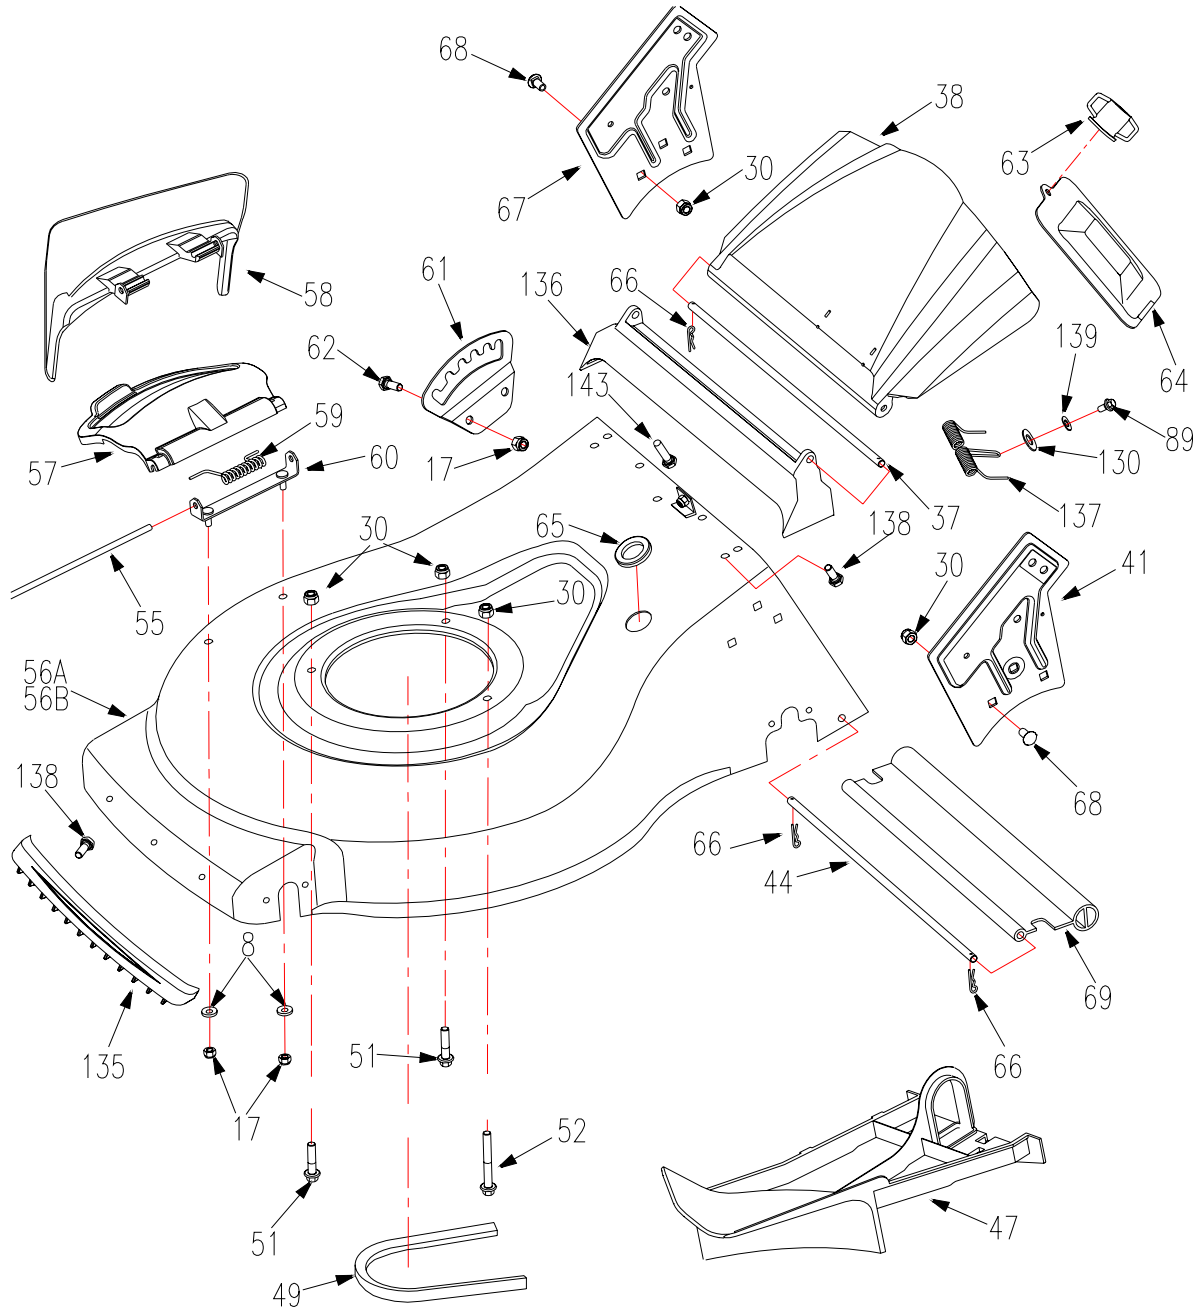

沃得集团
WORLD GROUP

MOWER DECK ASSEMBLY

沃得集团
WORLD GROUP

MOWER DECK ASSEMBLY

REF	PART NO	DESCRIPTION	WYZ20H2-**-A*1	WYZ20H2-**-B*1
8	B97.1-6	Flat Washer 6		
17	B6182-6	Nylon Insert Lock Nut M6		
30	B6182-8	Nylon Insert Lock Nut M8		
37	2100350	Rod, Rear Cover		
38	2100466	Rear Cover		
41	2012007	Left Bracket		
44	2000006	Rod. Rear Guard		
47	2012010★	Mulching Plug		
49	2012013	V-Belt A800		
51	B5787-835	Hex Hd. Flange Bolt M8x35		
52	B5787-865	Hex Hd. Flange Bolt M8x65		
55	2000019	Pivot Shaft	N	
56A	2012800A	Mower Deck		N
56B	2012820A	Mower Deck	N	
57	2000016	Mulch Cover	N	
58	2000017	Side Discharge Chute	N	
59	2200021	Torsion Spring	N	
60	2213000	Mounting Bracket	N	
61	2012004	Height Adjustment Rack		
62	B5787-616	Hex Hd. Flange Bolt M6x16		
63	2100012	Nut Washer		
64	2008011	Guard		
65	4LZ2.16.4-04	Rubber Ring		
66	B91-216	Spring Pin 2x16		
67	2012008	Right Bracket		
68	B801-816	Hex Hd. Flange Bolt M8x16		
69	XSS46-15	Rear Guard		
89	B5787-620	Hex Hd. Flange Bolt M6x20		
130	B96-6	Flat Washer 6		
135	2013009	Grass comb		
136	2012003	Rear Cover Rack		
137	2012006	Torsion Spring		
138	B5285-5513F	Self-screw ST5.5X13F		
143	B5285-5519C	Self-screw ST5.5X19C 型		
139	B93-6	Flat Washer 6		

NOTE: “★” is an option to ALL listed models