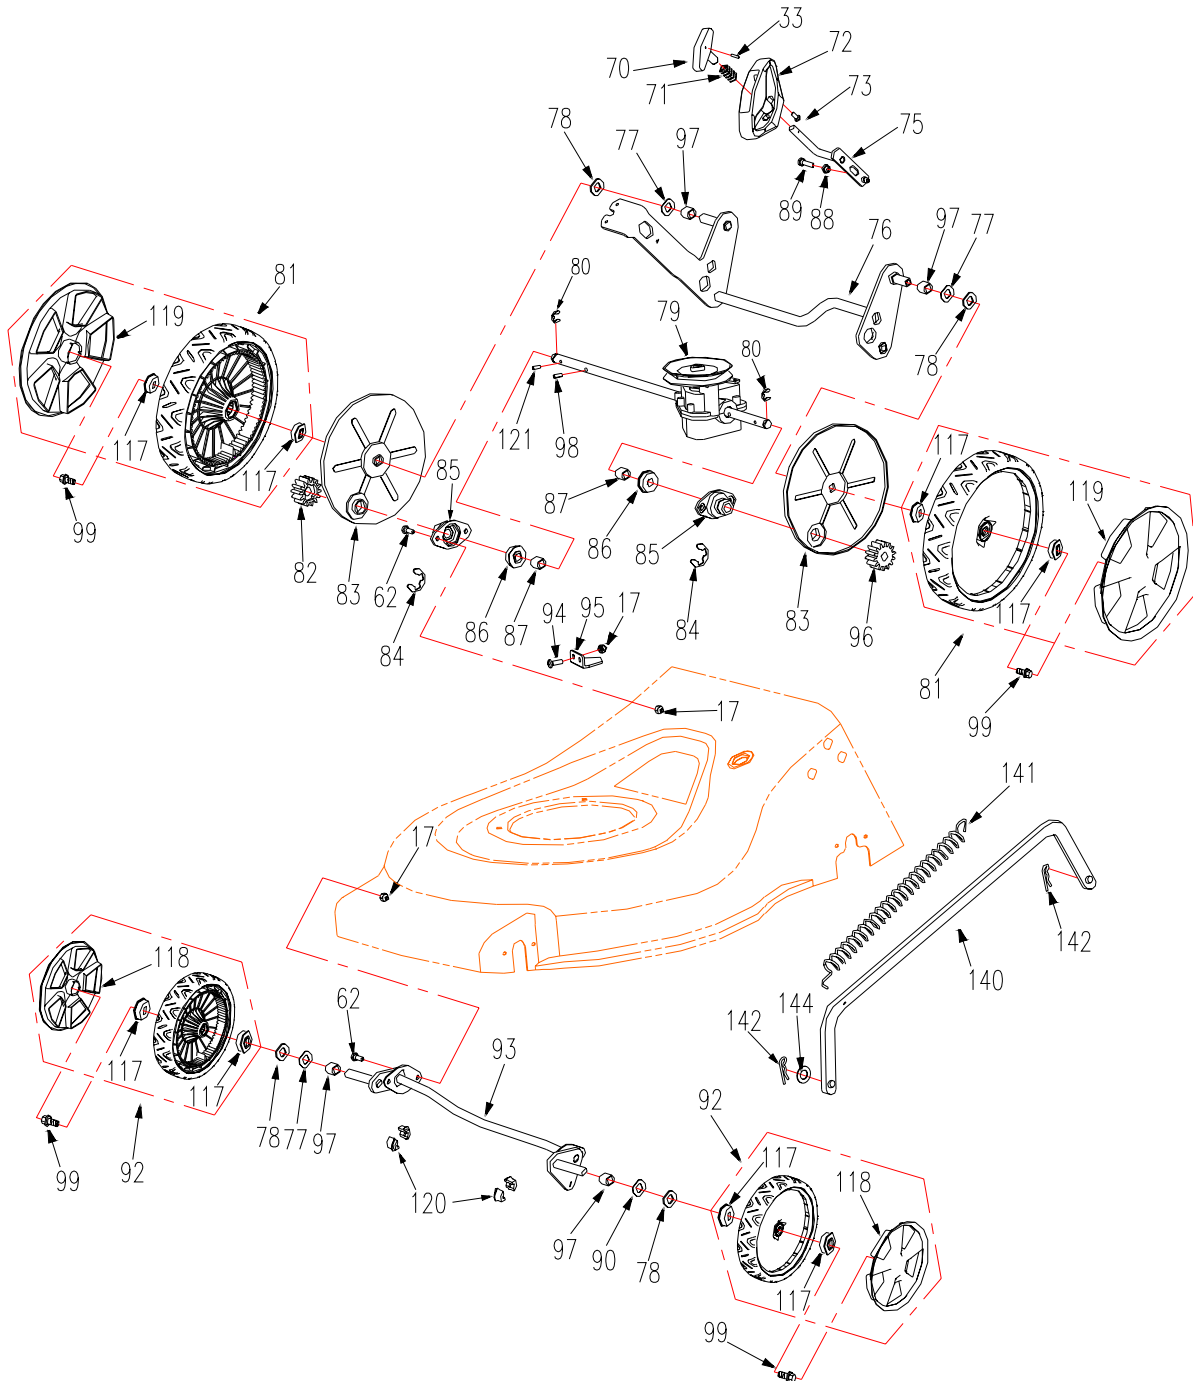

沃得集团
WORLD GROUP

DRIVE ASSEMBLY

REFNO	PART NO.	DESCRIPTION	WYZ20H2-**-A*1	WYZ20H2-**-B*1
17	B6182-6	Nylon Insert Lock Nut M6		
33	B/T879-212	Spring Pin 2x12		
62	B5787-616	Hex Hd. Flange Bolt M6x16		
70	2012701	Switch		
71	2012703	Compress Spring		
72	2012702	Handle Seat		
73	B5783-512	Phillips Hd Screw M5x12		
75	2012710	Rear Handle		
76	2012720	Rear Axle		
77	B97.1-12	Washer 12		
78	B955-12	Flat Washer 12		
79	2021000	Transmission, 1 Speed		
80	B/T896-9	E-Chip 9		
81	01110	11 " Rear Wheel		
82	2200033	Pinion Gear, Right		
83	0110001	Cover		
84	XSZ56-2-06	E-Chip 19		
85	2207002	Bearing Housing		
86	2207003	Bearing 8806		
87	2207001	Bronze Bushing		
88	2007006	Bronze Bushing		
89	B5787-620	Hex Hd. Flange Bolt M6x20		
90	2012012	Spacer		
92	00800	8 " Fore wheel		
93	2012900	Front Axle		
94	B818-616	Phillips Hd Screw 6x16		
95	2012005	Anti Rotation Bracket		
96	2200032	Pinion Gear, Left		
97	2007401	Bronze Bushing		
98	B879-516	Pin 5x16		
99	B5787-816	Hex Hd. Flange Bolt M8x16		
117	2201002	Wheel Bearing		
118	00801	Hub Cap		
119	01111	Hub Cap		
120	WORD18-01	Bearing		
121	XSZ56-2-08	Roll Pin		
140	2012200	Haul Shank Seam		
141	2200053	Tension Spring		
142	XSZ56-1-17	Hair Pin		
144	2000086	Flat Washer 8