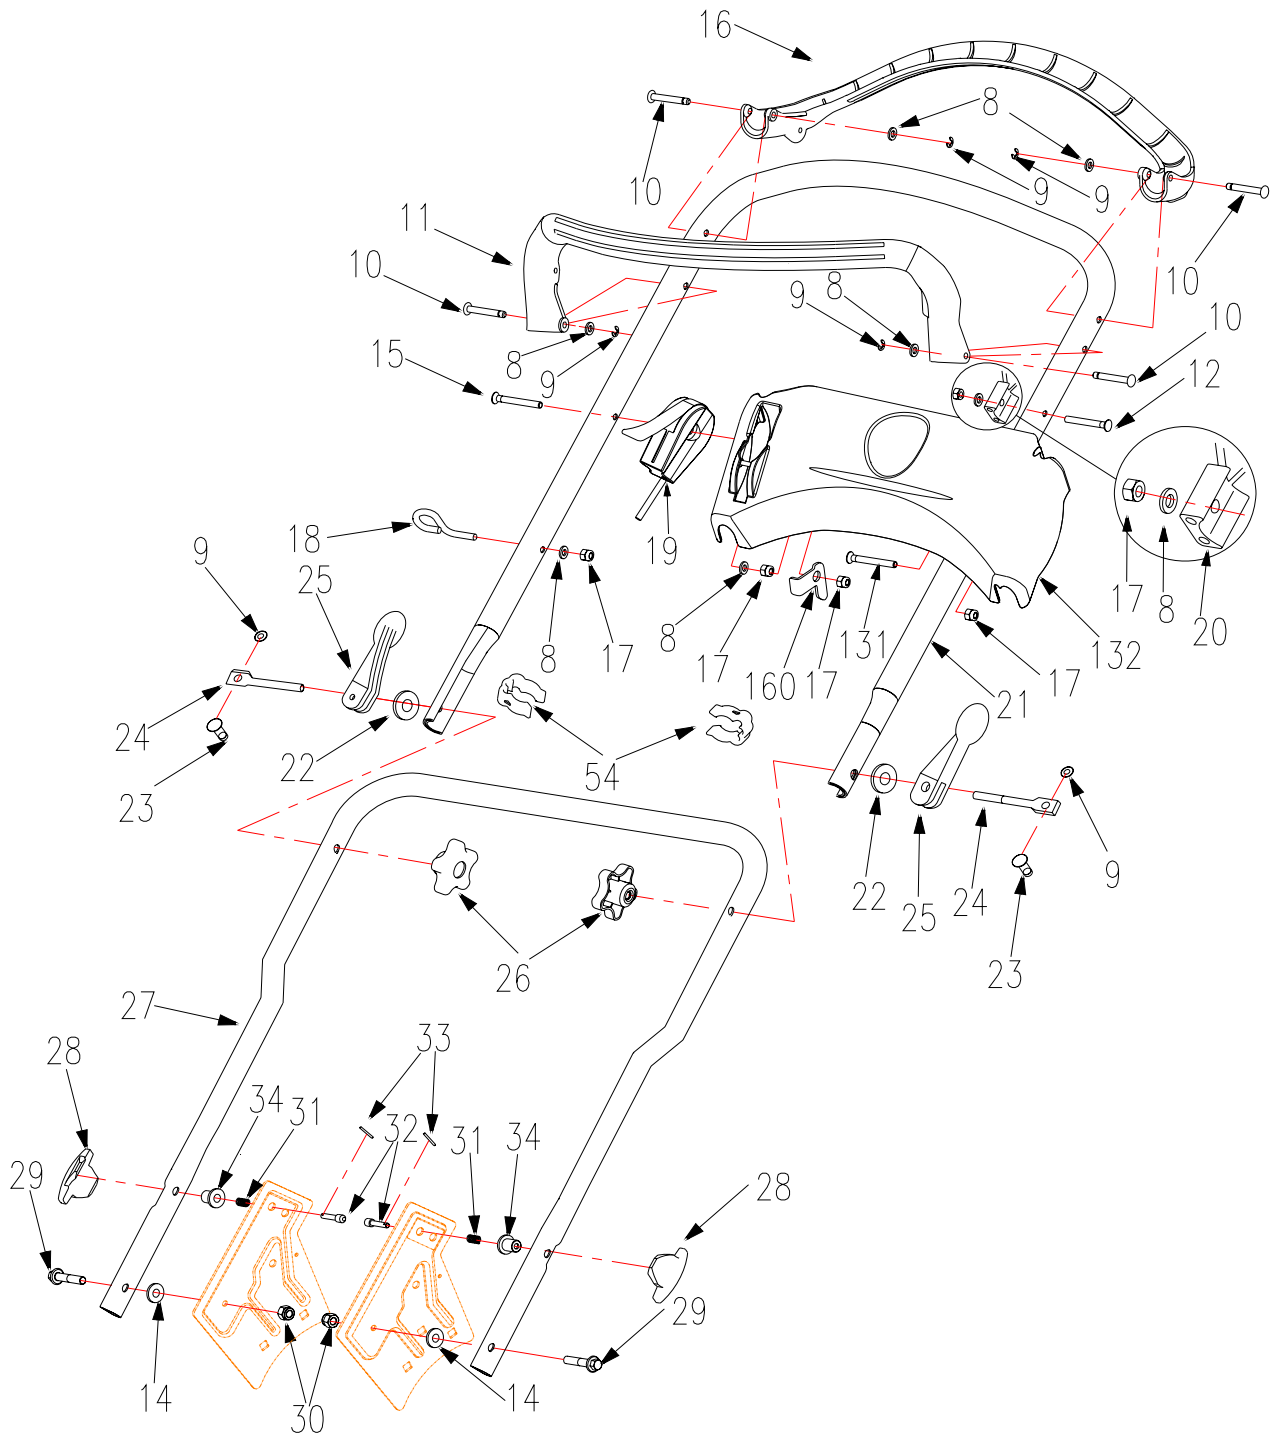

MOWER ASSEMBLY	1
HANDLEBAR & CONSOLE	2
MOWER DECK ASSEMBLY	4
DRIVE ASSEMBLY	6
STRAIGHT BLADE ASSEMBLY	8
GRASS BAG ASSEMBLY	9

沃得集团
WORLD GROUP

MOWER ASSEMBLY

REF.NO.	PARTNO.	DESCRIPTION	WYZ20H2-**-A*1	WYZ20H2-**-B*1
1		Engine		
2		Handlebar & Console		
3		Mower Deck Assembly		
4		Drive Assembly		
5		Straight Blade Assembly		
6		Grass Bag Assembly		

沃得集团
WORLD GROUP

HANDLEBAR & CONSOLE

REFNO.	PART NO.	DESCRIPTION	WYZ20H2-***-A*1	WYZ20H2-***-B*1
8	B97.1-6	Flat Washer 6		
9	B/T896-5	E-Chip 5		
10	2003013	Axle Pin		
11	2003016	Flywheel Brake Lever		
12	B820-640	Phillips Hd Screw M6x40		
14	2000035	Bronze Bushing		
15	B5787-660	Square Neck Bolt M6x60		
16	2003012	Shift lever Assembly		
17	B6182-6	Phillips Hd Screw M6x50		
18	WORD18.6-05	Rope Guide		
19	2215300	Throttle Control System		
20	2203349	Cable Unit		
21	2012301	Upper Handle		
22	2003022	Spacer		
23	2003023	Axle Pin		
24	2003021	Screw Stem		
25	2003024	Handle		
26	XSZ56-1-09	Knob Nut M8		
27	2003015	Lower Handle		
28	2003007	Switch		
29	B5787-820	Square Neck Bolt M8x20		
30	B6182-8	Nylon Insert Lock Nut M8		
31	2003008	Compress Spring		
32	2003010	Hair Pin		
33	B/T879-212	Spring Pin 2x12		
34	2003009	Spring Seat		
54	2011031	Cable clamp		
131	B5787-630	Hex Hd. Flange Bolt M6x30		
132	2012302	Control Panel		
160	2012303	Bracket		