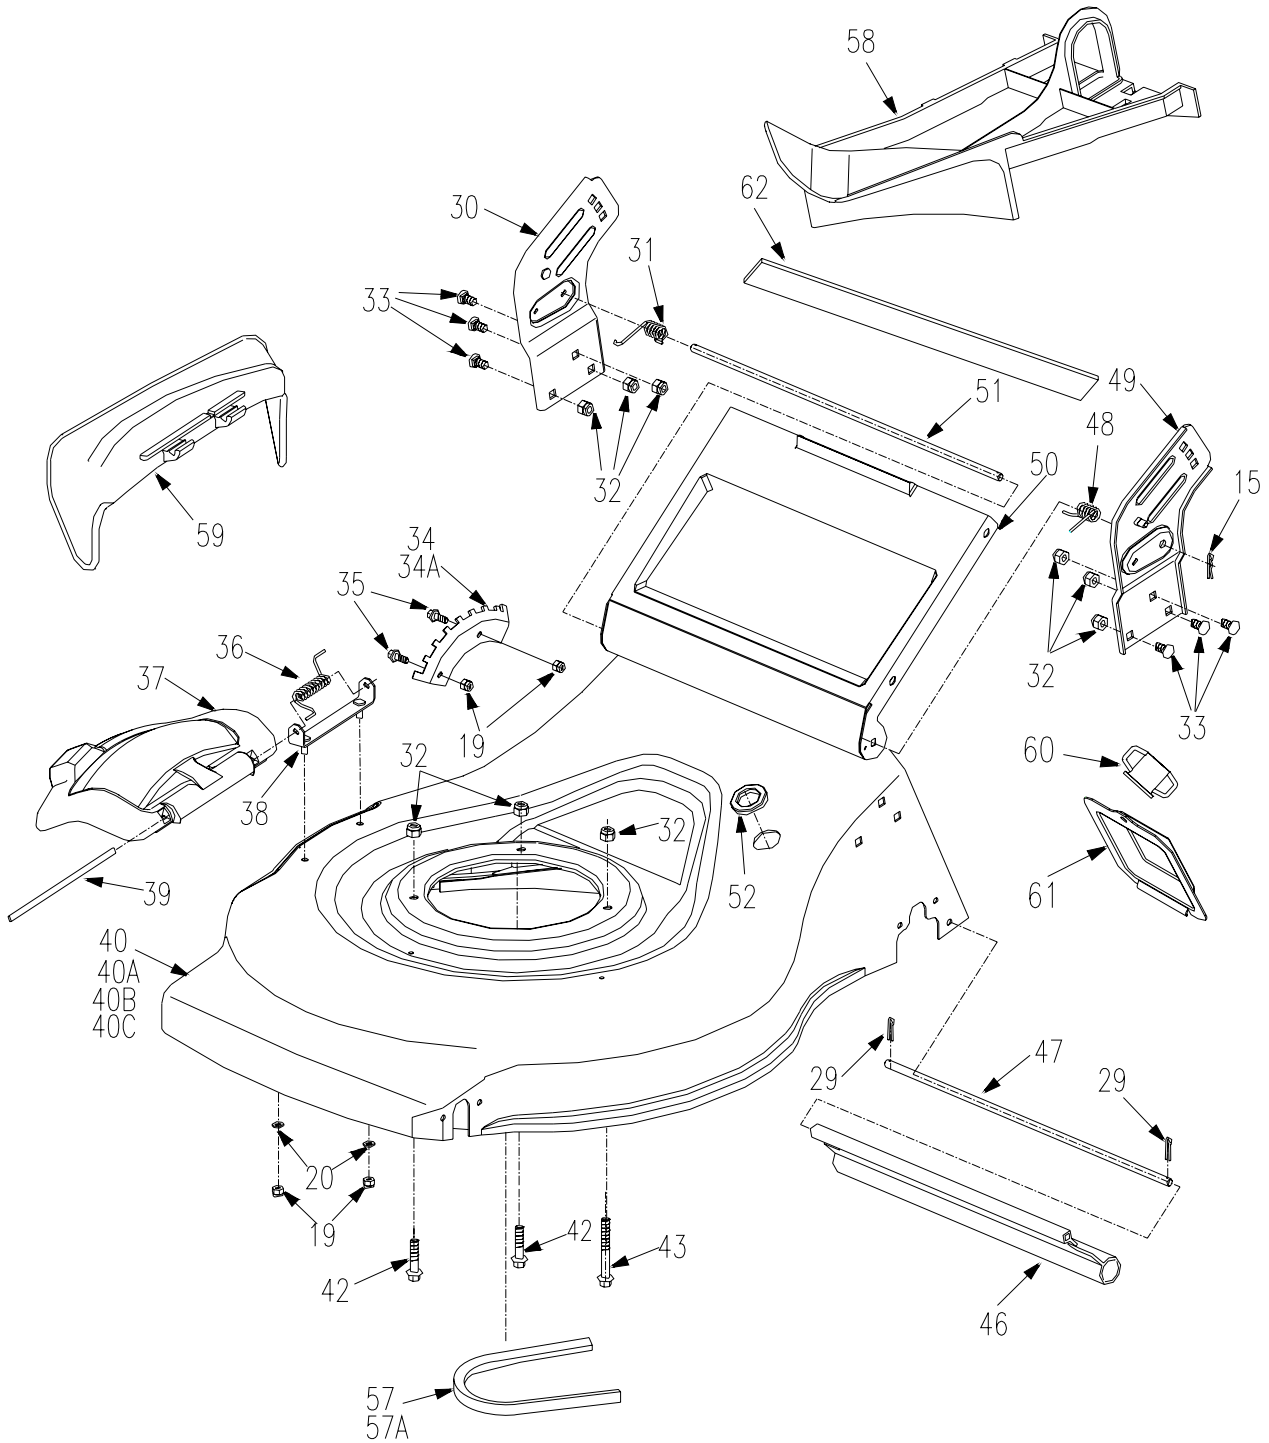

沃得集团
WORLD GROUP

MOWER DECK ASSEMBLY

沃得集团
WORLD GROUP

MOWER DECK ASSEMBLY

REF NO.	PART NO.	DESCRIPTION	WYZ222-**-A*1	WYZ222-**-A*	WYZ222-**-B*1	WYZ222-**-B*3
15	XSZ56-1-17	Hair Pin				
19	B6182-6	Nylon Insert Lock Nut M6mm				
20	B97.1-6	Flat Washer 6mm				
29	B91-220	Hair Pin				
30	2205000A	Right Bracket				
31	2200003A	Torsion Spring, Right				
32	B6182-8	Nylon Insert Lock Nut M8mm				
33	B801-816	Square Neck Bolt M8×16mm				
34	2200007A●	Height Adjustment Rack				
34A	2000008C○	Height Adjustment Rack				
35	B5787-616	Hex Hd. Flange Bolt M6x16mm				
36	2200021	Torsion Spring	N	N		
37	2200060	Mulch Cover	N	N		
38	2200063	Mounting Bracket, Discharging	N	N		
39	2200019	Pivot Shaft	N	N		
40	2208020D●	Mower Deck			N	N
40A	2208020F○	Mower Deck			N	N
40B	2208020E●	Mower Deck	N	N		
40C	2208020G○	Mower Deck	N	N		
42	B5787-835	Hex Hd. Flange Bolt M8x35mm				
43	B5787-865	Hex Hd. Flange Bolt M8x65mm				
46	XSS46-15	Rear Guard				
47	2200006	Rod, Rear Guard				
48	2200002A	Torsion Spring, Left				
49	2204000A	Left Bracket				
50	2200004	Rear Cover				
51	2200001A	Rod, Rear Cover				
52	4LZ2.16.4-04	Rubber Ring				
57	Mxv4-370	V-Belt	N		N	
57A	2200066	V-Belt		N		N
58	2200015 ☆	Mulching Plug				
59	2200017	Side Discharge Chute	N	N		
60	2100012	蝶形螺母				
61	2008011	挡板				
62	2200036	带胶橡胶条 3x25x360				