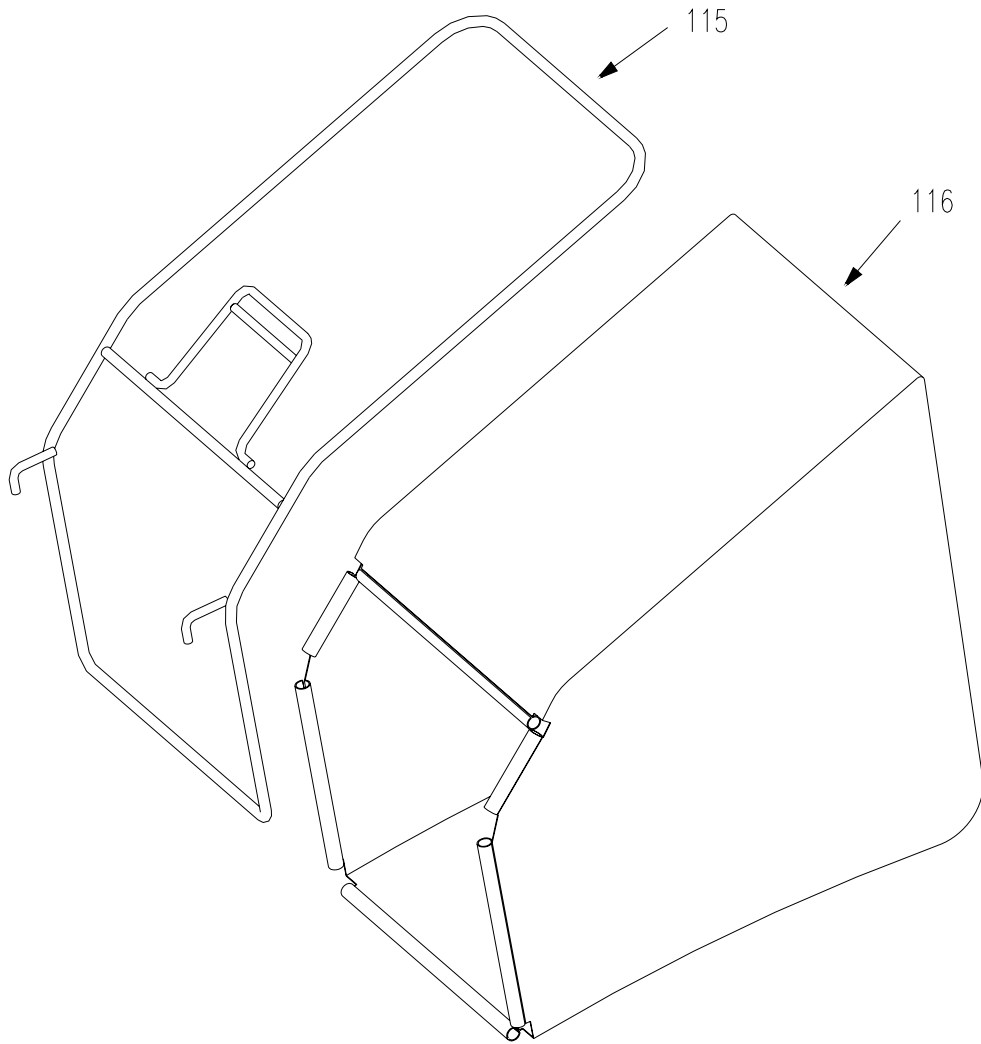

GRASS BAG ASSEMBLY

REF NO.	PART NO.	DESCRIPTION	WYZ222-**-A*1	WYZ222-**-A*3	WYZ222-**-B*1	WYZ222-**-B*3
115	2206100	Bag Frame				
116	2206200	Fabric Bag