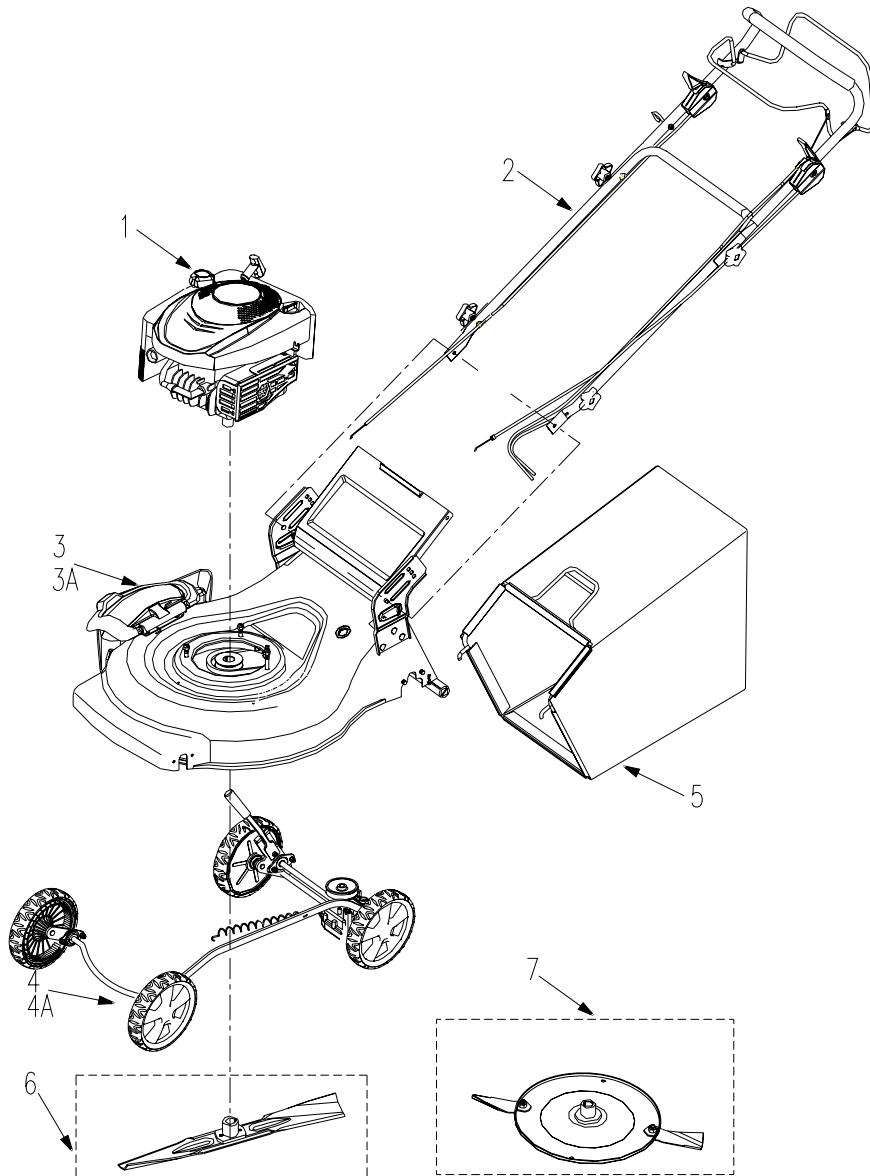

MOWER ASSEMBLY	1
HANDLEBAR & CONSOLE	2
MOWER DECK ASSEMBLY	4
DRIVE ASSEMBLY	6
STRAIGHT BLADE /SWING BLADE ASSEMBLY	8
GRASS BAG ASSEMBLY	10

沃得集团
WORLD GROUP

MOWER ASSEMBLY

REF.NO.	PART NO.	DESCRIPTION	WYZ222-**- A*1	WYZ222-**-A *3	WYZ222-**-B *1	WYZ222-**-B*3
1		Engine				
2	WYZ22-1	Handlebar & Console				
3	WYZ22-2	Mower Deck Assembly	N	N		
3A	WYZ22-2A	Mower Deck Assembly			N	N
4	WYZ22-3	Drive Assembly	N		N	
4A	WYZ22-3A	Drive Assembly		N		N
5	2206000	Grass Bag Assembly				
6	WYZ22-4	StraightBladeAssembly				
7	WYZ22-5	Swing Blade Assembly				

沃得集团
WORLD GROUP

HANDLEBAR & CONSOLE

REF. NO.	PART NO.	DESCRIPTION	WYZ222-* *-A*1	WYZ222-*- A*3	WYZ222-* *-B*1	WYZ222-*- B*3
8	WORD18.6-04	Handle Grip				
9	2203201	Drive Clutch Lever				
10	B5787-660	Hex Hd. Flange Bolt M6x60mm	N		N	
10A	B820-640	Phillips Hd Screw M6x40mm		N		N
11	2203002A	Upper Handle				
13	XSZ56-1-09	Knob Nut M8mm				
16	2203101	Flywheel Brake Lever				
17	B820-650	Phillips Hd Screw M6x50mm				
18	WORD18.6-05	Rope Guide				
19	B6182-6	Nylon Insert Lock Nut M6mm				
20	B97.1-6	Flat Washer 6mm				
21	2215300	Throttle Control Assembly				
22	2203333	Cable Unit		N		N
22A	2203335	Cable Uni	N		N	
23	2011031	Cable clamp				
24	XSZ56-1-15	Bolt, Handle				
25	2203001	Lower Handle				
26	B801-840	Square Neck Bolt M8 × 40mm				
27	2203400	Shift Lever Assembly	N		N	
28	2203003	Bracket				