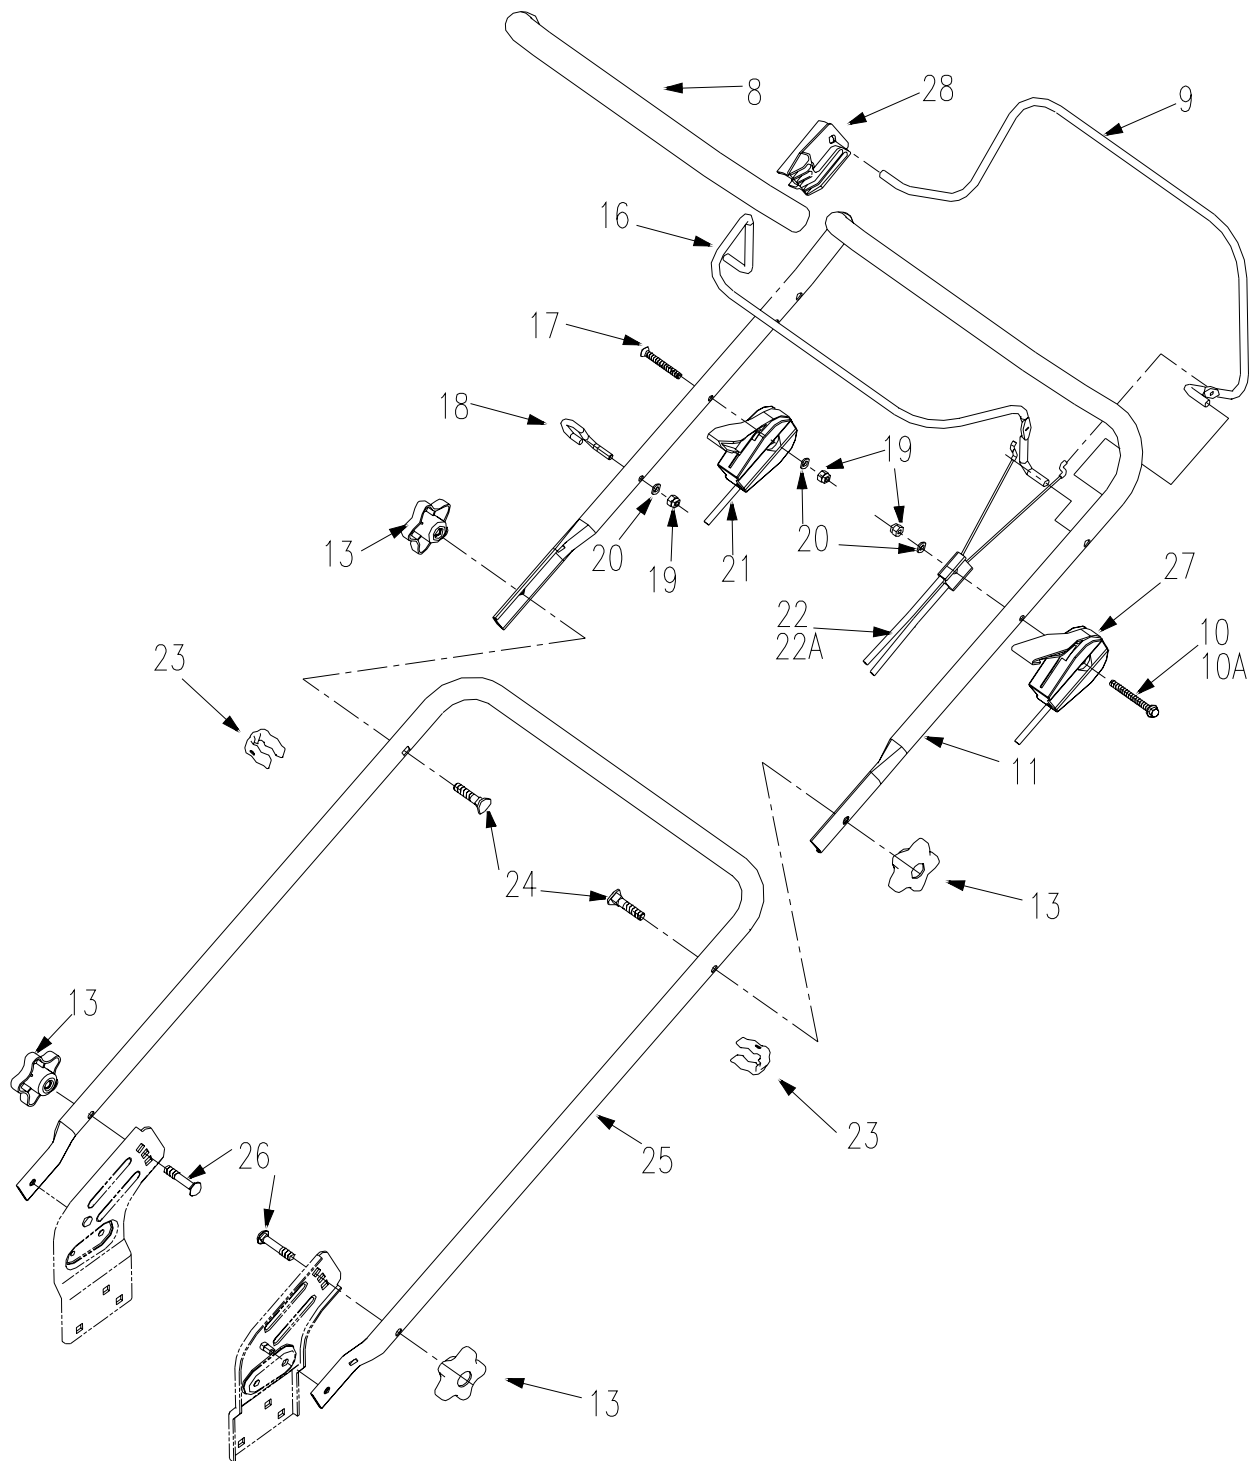

沃得集团
WORLD GROUP

HANDLEBAR & CONSOLE

REF. NO.	PART NO.	DESCRIPTION	WYZ222-* *-A*1	WYZ222-*- A*3	WYZ222-* *-B*1	WYZ222-*- B*3
8	WORD18.6-04	Handle Grip				
9	2203201	Drive Clutch Lever				
10	B5787-660	Hex Hd. Flange Bolt M6x60mm	N		N	
10A	B820-640	Phillips Hd Screw M6x40mm		N		N
11	2203002A	Upper Handle				
13	XSZ56-1-09	Knob Nut M8mm				
16	2203101	Flywheel Brake Lever				
17	B820-650	Phillips Hd Screw M6x50mm				
18	WORD18.6-05	Rope Guide				
19	B6182-6	Nylon Insert Lock Nut M6mm				
20	B97.1-6	Flat Washer 6mm				
21	2215300	Throttle Control Assembly				
22	2203333	Cable Unit		N		N
22A	2203335	Cable Uni	N		N	
23	2011031	Cable clamp				
24	XSZ56-1-15	Bolt, Handle				
25	2203001	Lower Handle				
26	B801-840	Square Neck Bolt M8 × 40mm				
27	2203400	Shift Lever Assembly	N		N	
28	2203003	Bracket