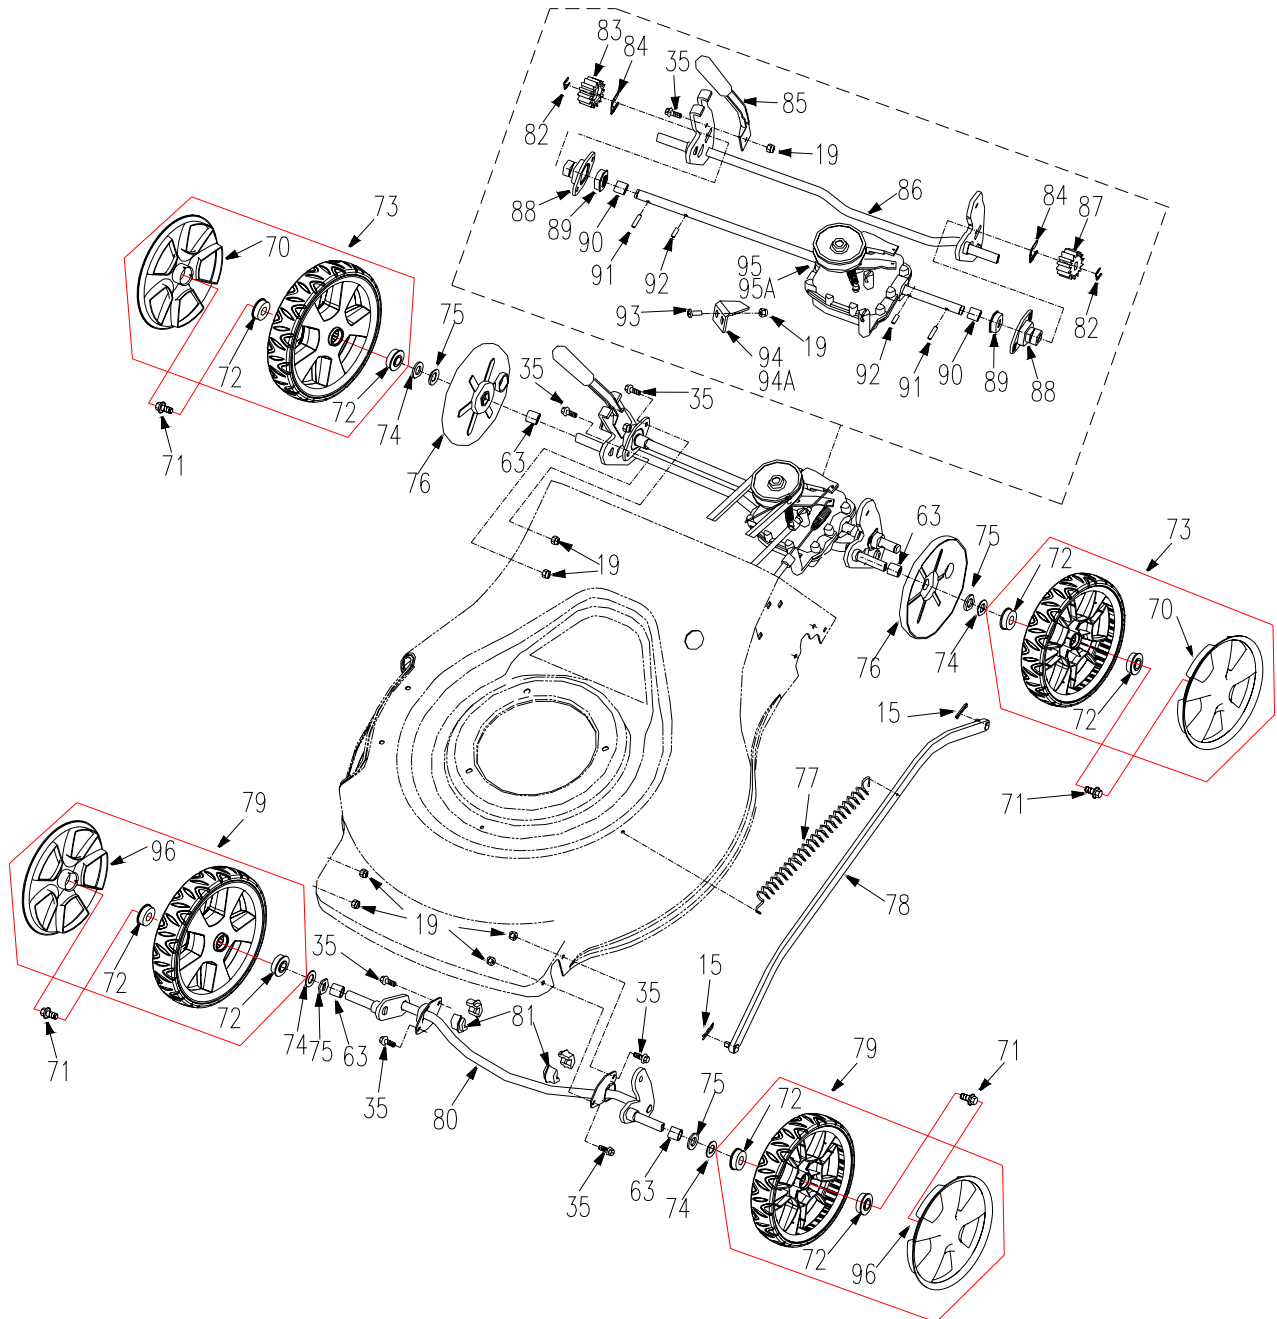

沃得集团
WORLD GROUP

DRIVE ASSEMBLY

REF. NO.	PART NO.	DESCRIPTION	WYZ222-**-A*1	WYZ222-**-A*3	WYZ222-**-B*1	WYZ222-**-B*3
15	XSZ56-1-17	Hair Pin				
19	B6182-6	Nut M6mm				
35	B5787-616	Bolt M6x16mm				
63	2007401	Bushing				
70	00811	Wheel cap				
71	B5787-816	Bolt M8x16mm				
72	2201002	Wheel Bearing 1/2"				
73	00810	8"wheel				
74	B97.1-12	Flat Washer 12 mm				
75	B955-12	Wave Spring Washer				
76	2200034	Cover				
77	WORD18-02	Tension Spring				
78	2202000	Haul Shank Seam				
79	00800	8"wheel				
80	2209120	Front axle assembly				
81	WORD18-01	Nylon Bearing				
82	B896-9	E-Clip 9mm				
83	2200033	Pinion Gear, Right				
84	XSZ56-2-06	E-Clip 19mm				
85	2207200	Cutting Height Adjustment Lever				
86	2207120	Rear Axle Assembly				
87	2200032	Pinion Gear, Left				
88	2207002	Bearing Housing				
89	2207003	Bearing				
90	2207001	Bronze Bushing				
91	XSZ56-2-08	Roll Pin				
92	B879-516	Spring Pin 5x16mm				
93	B818-616	Phillips Pan Hd Screw M6x16mm				
94	2200035	Anti Rotation Bracket	N		N	
94A	2200035A	Anti Rotation Bracke		N		N
95	2220000	Transmission	N		N	
95A	2222000	Transmission		N		N
96	00801	Wheel cap