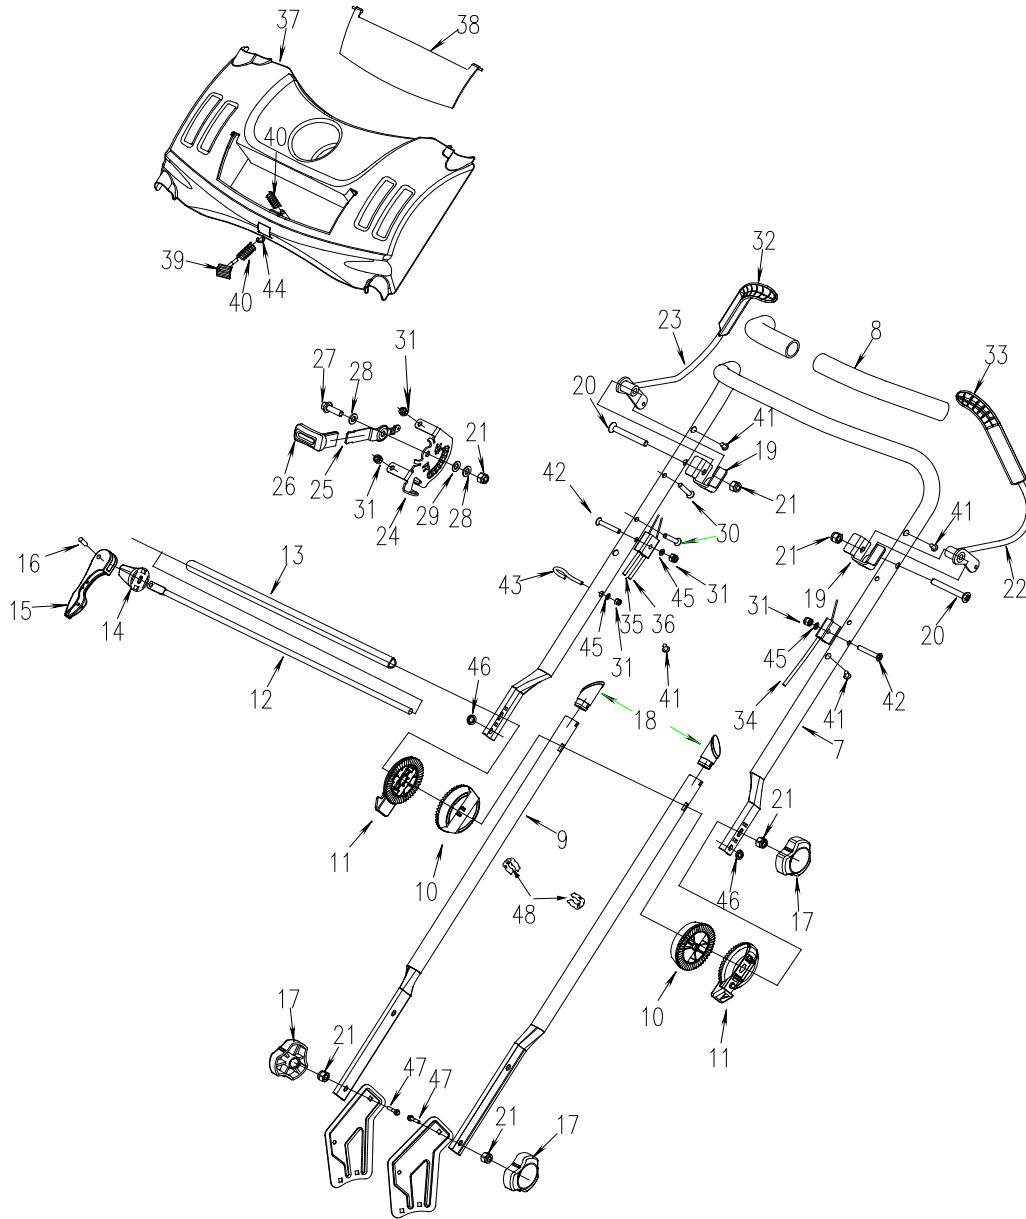

沃得集团
WORLD GROUP

HANDLEBAR & CONSOLE

沃得集团
WORLD GROUP

HANDLEBAR & CONSOLE

REF	PART NO.	DESCRIPTION	Quantity
7	1818022	Upper Handlebar	1
8	04016324	Handle Grip	2
9	1818024	Lower Handlebar	2
10	04016731	Inside control plate	2
11	04016734	External control plate	2
12	1818027	Quick fix handle lever	1
13	1818025	Stiffener	1
14	04016743	Control block	1
15	1600511	Quick fix	1
16	B879-619	Pin 6*19	1
17	1818028	Knob Nut	3
18	1818038	Pipe plug	2
19	1818023	Limit board	2
20	B820-865	Screw M8*65	2
21	B6182-8	Nut M8	6
22	1818030	Blade Control Handle	1
23	1818032	Drive Clutch Lever	1
24	1818040	Support	1
25	1818039	Throttle control handle	1
26	2110087	Wrench cover	1
27	B5787-825	Bolt M8*25	1
28	B97.1-8	Washer 8	2
29	B1972-A16-1	Dish spring	1
30	B820-635	Screw M6*35	2
31	B6182-6	Nut M6	5
32	04016797	Wrench cover	1
33	04016799	Wrench cover	1
34	1818042	Holding brake pull	1
35	1818041	Clutch Cable	1
36	1818045	Throttle flexible shaft	1
37	1818029	Panel	1
38	1818035	Cover	1
39	1818036	Knob	1
40	1818043	Pressure spring	2
41	B845-4213	Self-tapping screw ST4.2*13	4
42	B820-640	Screw M6*40	2
43	WORD18.6-05	Guy hook	1
44	B896-3	Split washer 3	1
45	B97.1-6	washer 6	3
46	04004228	Star lock 5	2
47	B801-820	Bolt M8*20	2
48	2011031	Cable clip	2