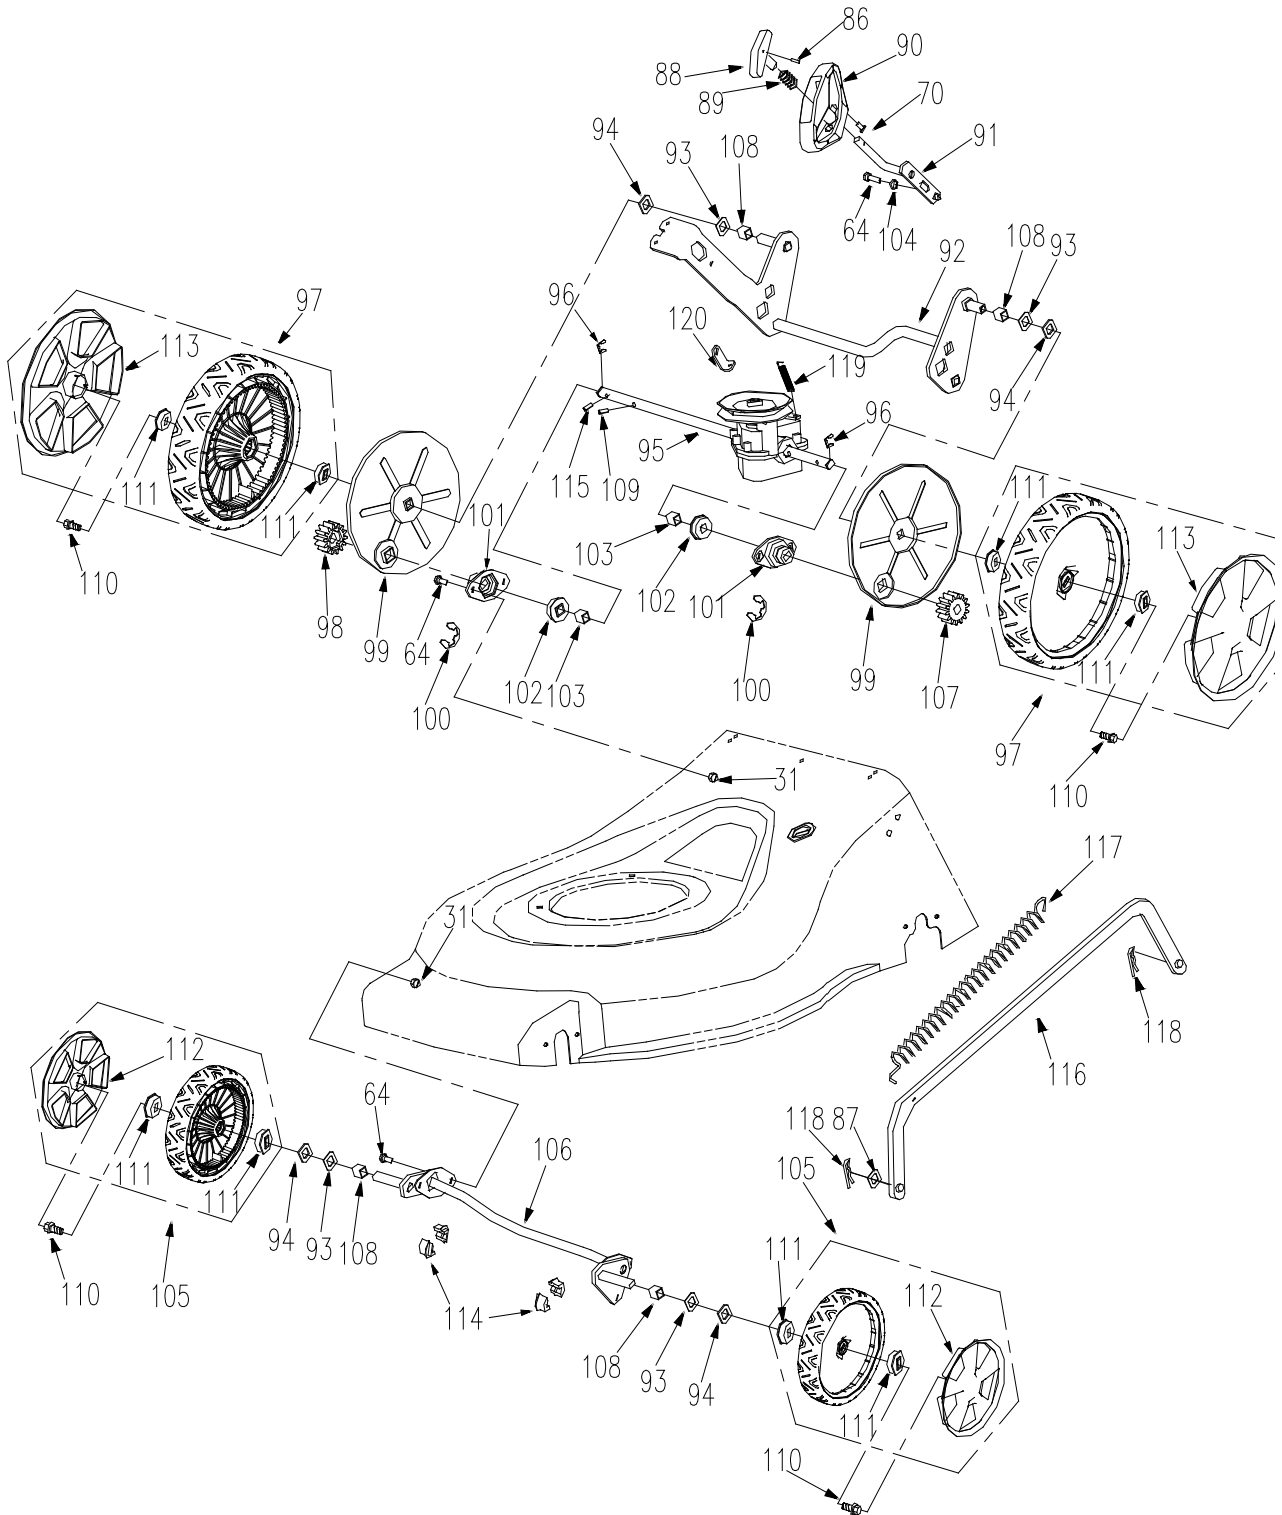

沃得集团
WORLD GROUP

DRIVE ASSEMBLY

沃得集团
WORLD GROUP

DRIVE ASSEMBLY

REF	PART NO.	DESCRIPTION	Quantity
31	B6182-6	Nut M6	10
64	B5787-616	Bolt M6x16	8
70	B5787-620	Bolt M6x20	2
86	B879-212	Pin 2x12	1
87	2000086	Flat washer 8	-
88	2012701A	Button	1
89	2012703	Pressure spring	1
90	2012702	Handle	1
91	2012710	Rear handle	1
92	1804200	Rear Axle Assembly	1
93	B97.1-12	Washer 12	4
94	B955-12	Washer 12	4
95	84560	GT gear box	1
96	B896-9	E-Clip 9	2
97	01110	11 " Wheel	2
98	2200033	Pinion Gear, Right	1
99	0110001	Cover	2
100	XSZ56-2-06	E-Clip 19	2
101	2207002A	Bearing seat	2
102	2207003	Bearing 8806	2
103	2207001	Bronze Bushing	2
104	2007006	Bushing	1
105	00800	8 " wheel	2
106	1809320	Front Shaft Assembly	1
107	2200032	Pinion Gear, Left	1
108	2007401	bushing	4
109	B879-516	Pin 5x16	2
110	B5787-816	Bolt M8x16	4
111	2201002	Bearing	8
112	00801	Hub cap	2
113	01111	Hub cap	2
114	WORD18-01	Bearing	4
115	XSZ56-2-08	Pin	2
116	1805000	Rod riveting	1
117	2200053	Tension spring	1
118	XSZ56-1-17	Hair Pin	2
119	1812009	Ttansmission Tension spring	1
120	2100249	Supporting plate	1