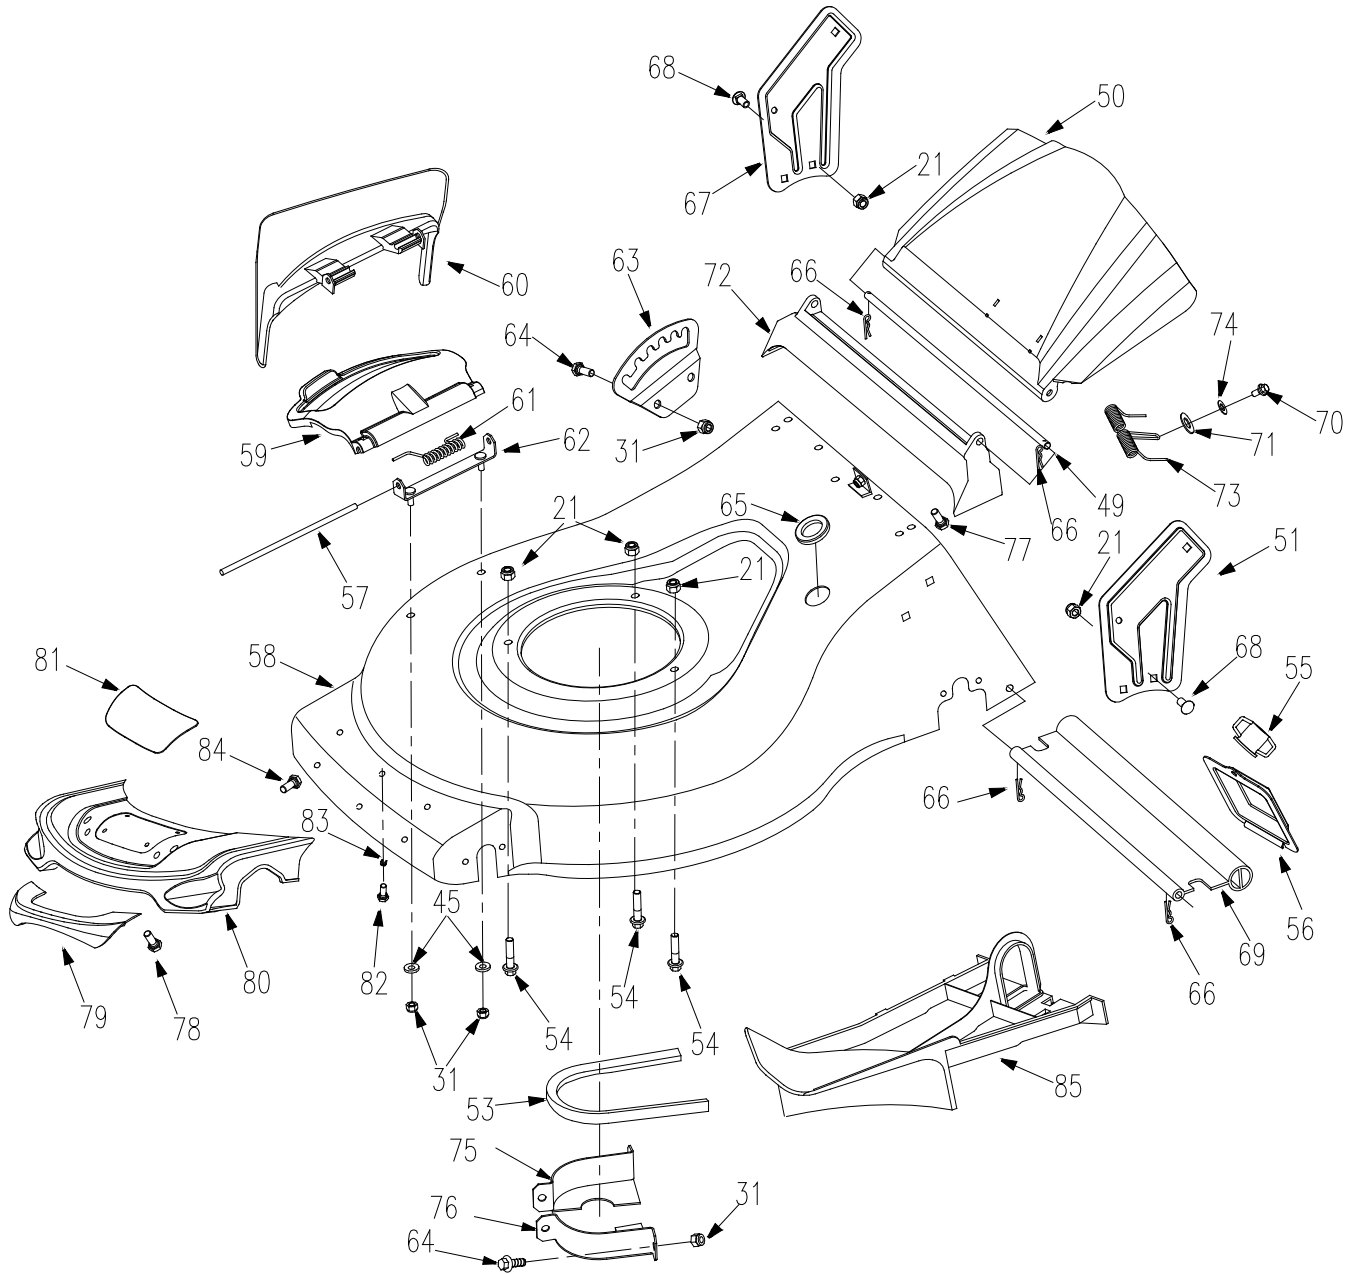

沃得集团
WORLD GROUP

MOWER DECK ASSEMBLY

MOWER DECK ASSEMBLY

REF	PART NO.	DESCRIPTION	Quantity
45	B97.1-6	Flat Washer 6mm	2
31	B6182-6	Nylon Insert Lock Nut M6mm	7
21	B6182-8	Nylon Insert Lock Nut M8mm	7
49	2100350	Rod, Rear Cover	1
50	2100466	Rear Cover	1
51	1818008	Left Bracket	1
53	1812003	V-Belt Z750	1
54	B5787-835	Bolt M8x35	3
55	2100012	Swing nut	1
56	1813011	Baffle	1
57	2000019	Pivot Shaft	1
58	1818005	Mower Deck	1
59	1813012	Mulch Cover	1
60	1813005	Side Discharge Chute	1
61	2200021	Torsion Spring	1
62	2213000	Mounting Bracket	1
63	1812005	Height Adjustment Rack	1
64	B5787-616	Bolt M6x16	5
65	4LZ2.16.4-0	Rubber Ring	1
66	B91-216	Pin 2x16	4
67	1818009	Right Bracket	1
68	B801-816	Bolt M8x16	4
69	XSS46-15A	Rear Guard	1
70	B5787-620	Bolt M6x20	1
71	B96-6	Washer 6	1
72	1812004	Rear Cover Bracket	1
73	2100369	Torsion Spring	1
74	B93-6	Washer 6	1
75	2200058	Right Wheel Spad Seaming	1
76	2200057	Left Wheel Spad Seaming	1
77	B5285-5519	Self-tapping screw ST5.5X19C	7
78	B845-3525	Self-tapping screw ST3.5*25	4
79	1818001	Front handle	1
80	1818002	Front feeling	1
81	1818003	Front cover	1
82	B845-3516	Self-tapping screw ST3.5*16	3
83	1818044	Fixed plate	3
84	B5285-5513	Self-tapping screw ST5.5*13F	3
85	1812002	Mulching Plug	1