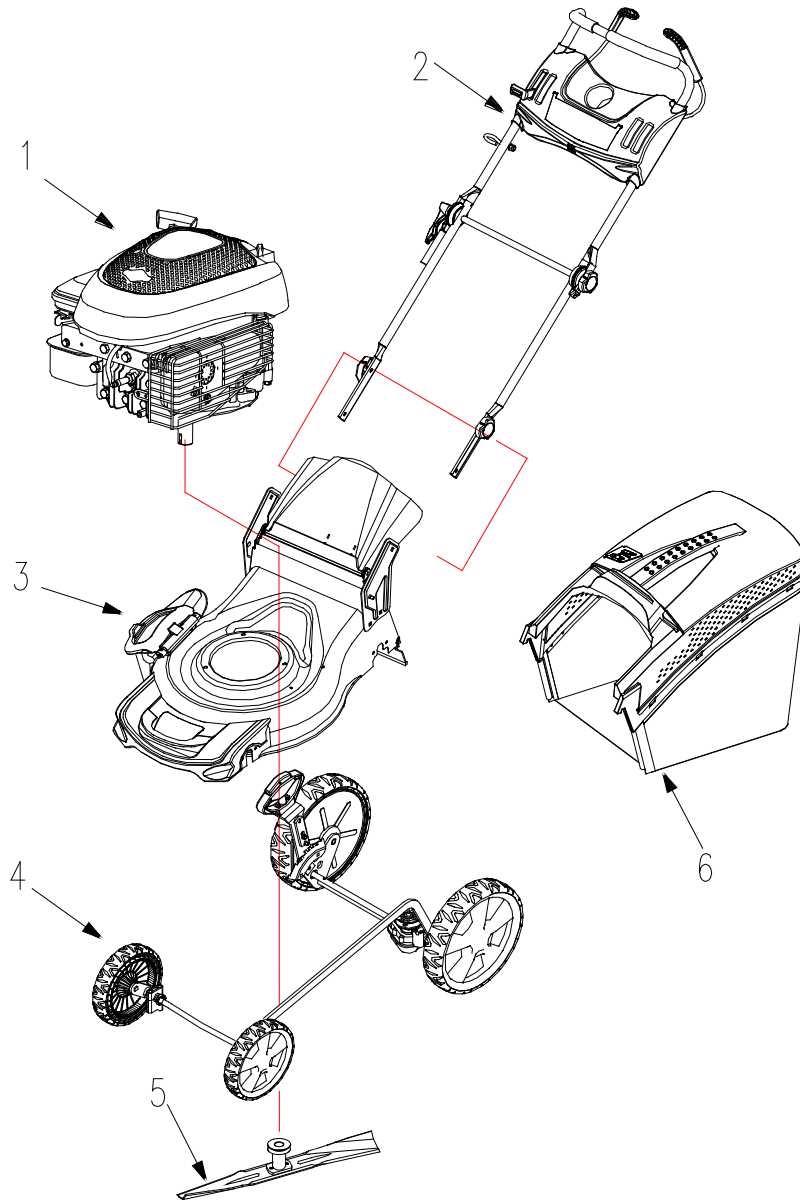

沃得集团
WORLD GROUP

MOWER ASSEMBLY

REF NO.	PART NO.	DESCRIPTION	Quantity
1		Engine	1
2		Handlebar & Console	1
3		Mower Deck Assembly	1
4		Drive Assembly	1
5		Straight Blade Assembly	1
6		Grass Bag Assembly	1